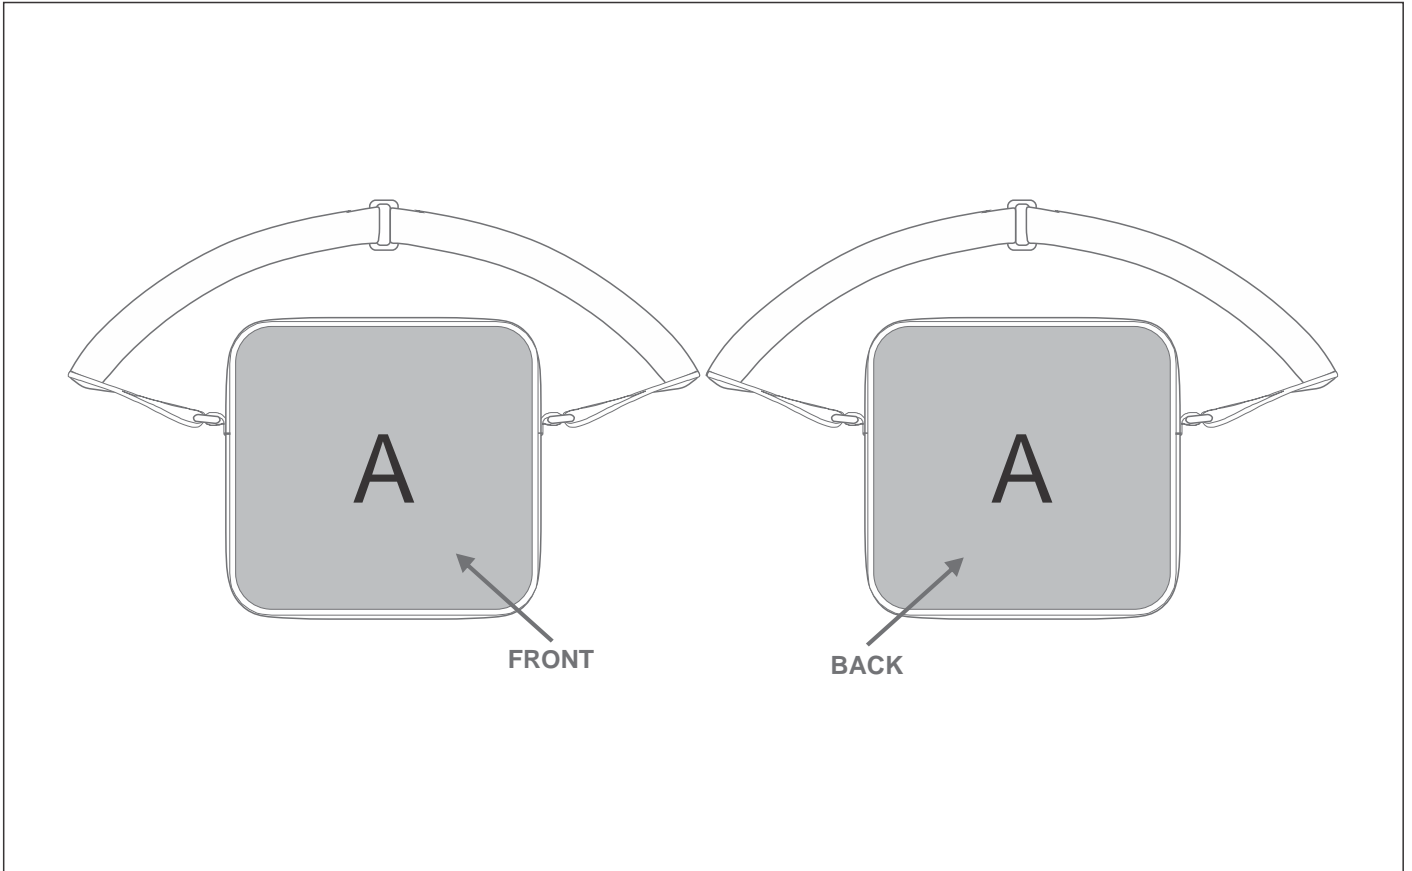

# BC-HP-76-G

### Need to know:

- Includes 1-Position Sublimation (setup fees apply)
- **Please Note: We cannot guarantee 100% logo Alignment on all Brandable Panels.**

#### **Position A**

1. Custom Sublimation A (CPSUB-A)  
Full Colour  
Size: 475mm wide x 210mm high